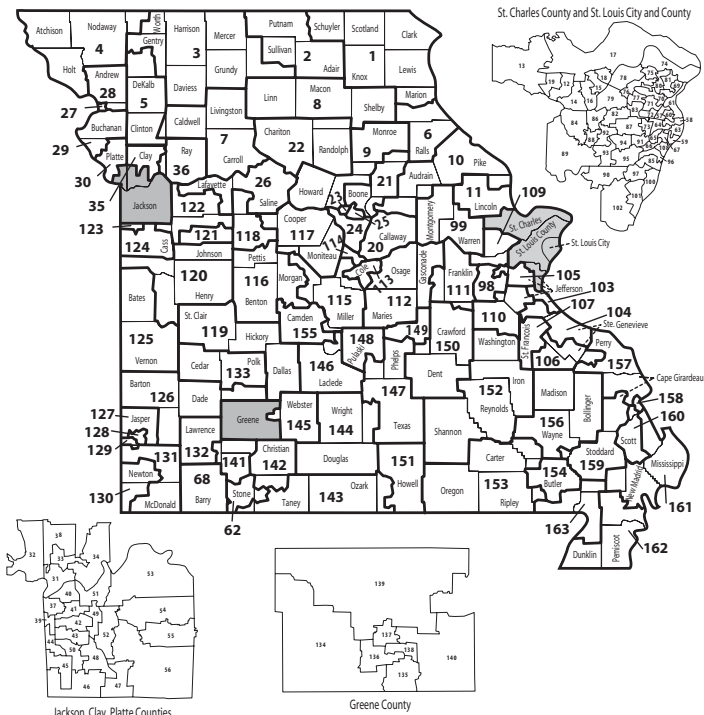

Missouri House Districts